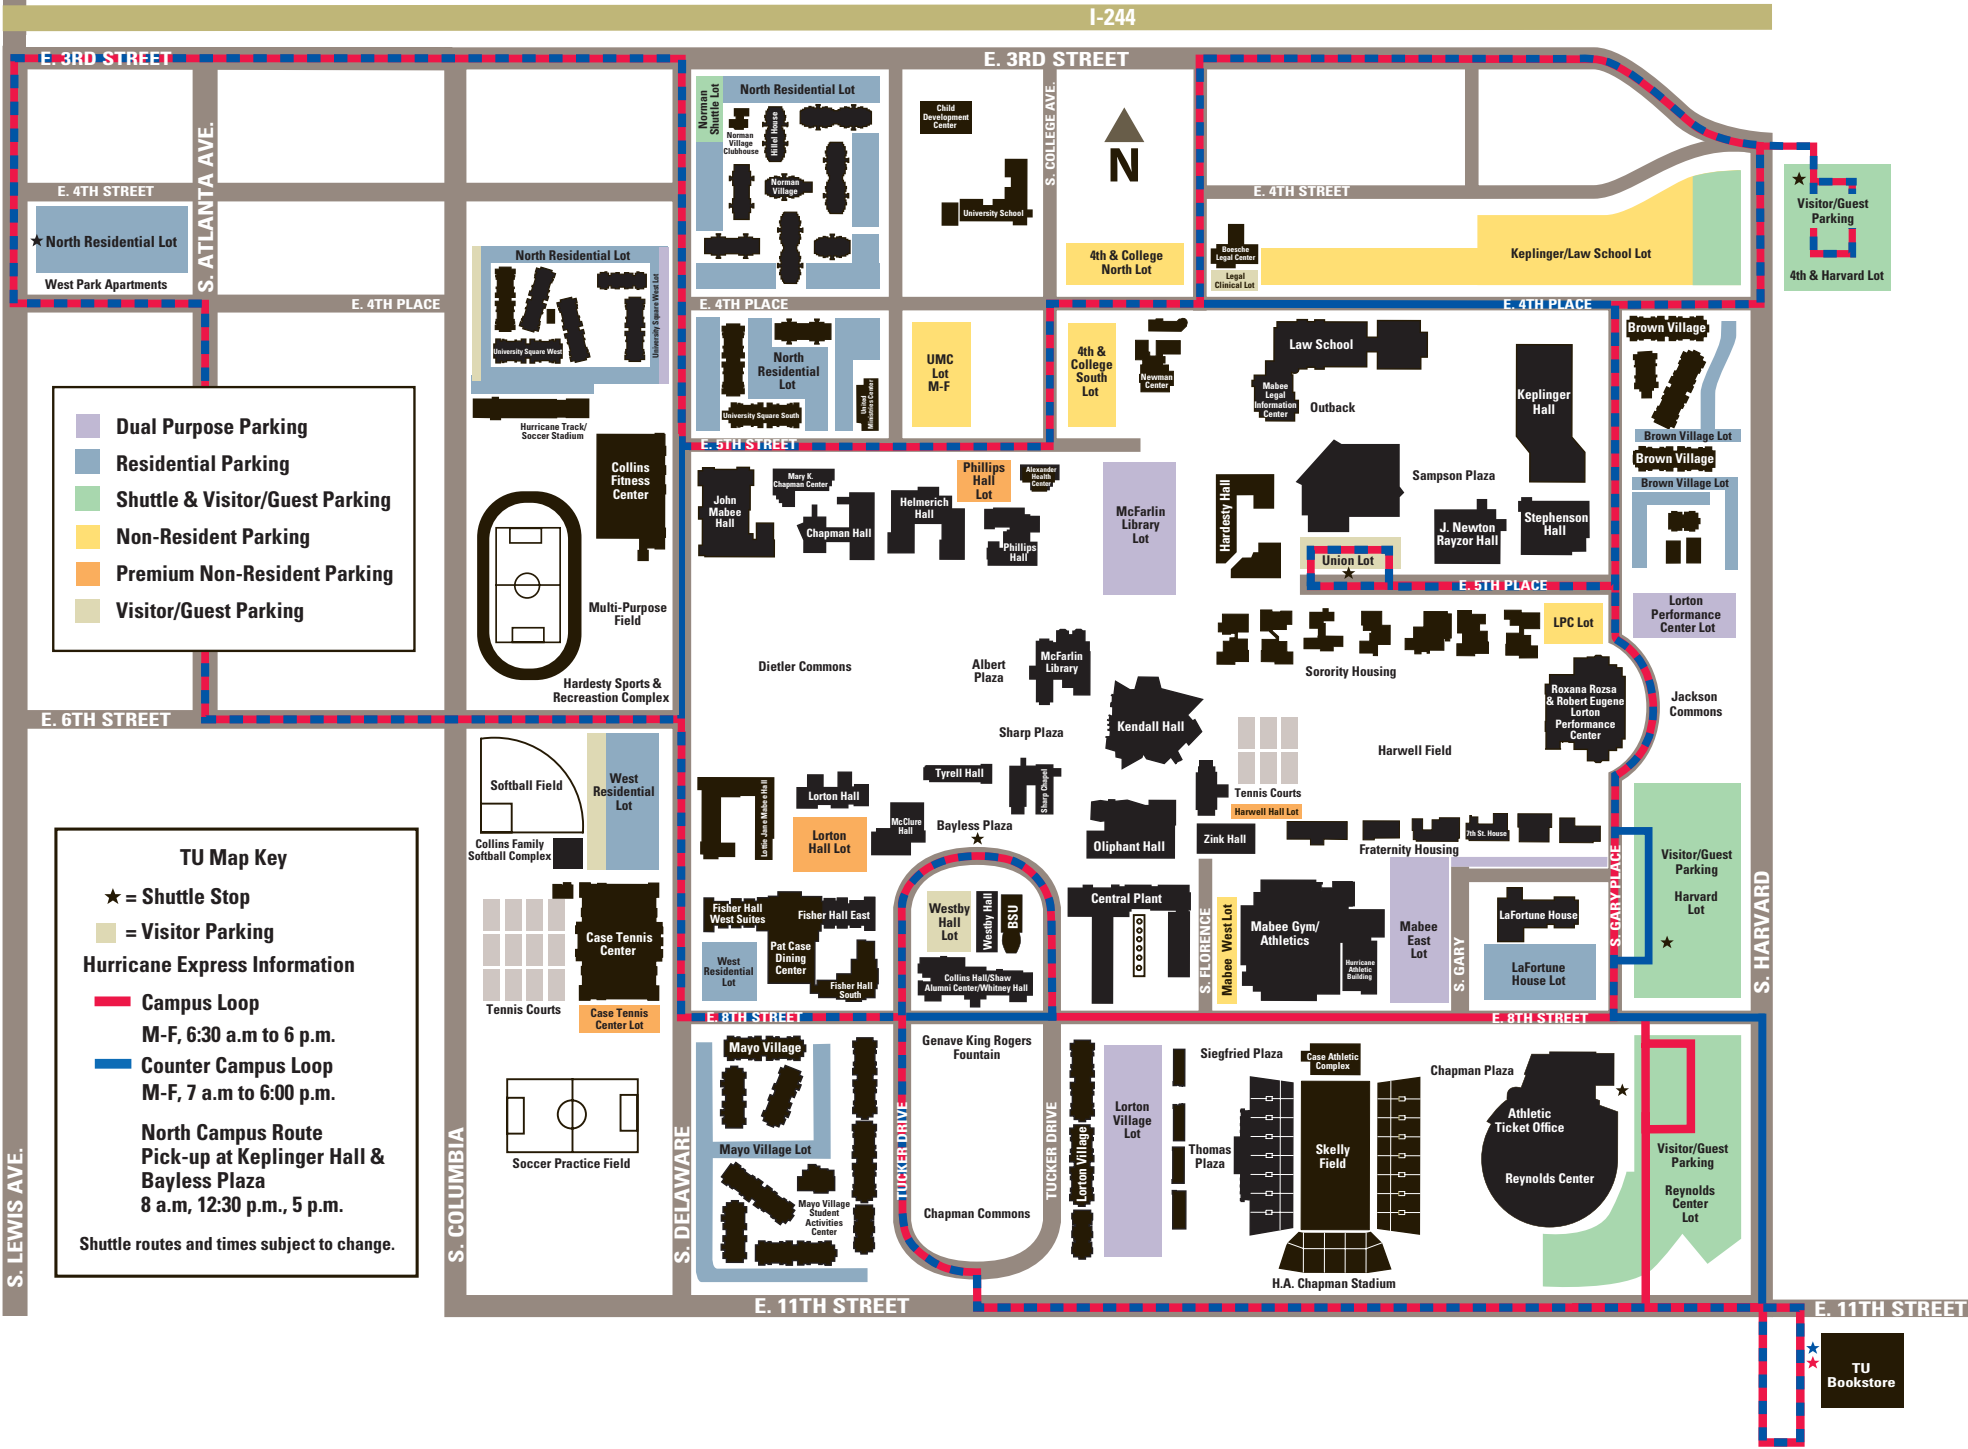

North Campus

The University of Tulsa Campus Parking Map 2016-2017

- Dual Purpose Parking
- Residential Parking
- Shuttle & Visitor/Guest Parking
- Non-Resident Parking
- Premium Non-Resident Parking
- Visitor/Guest Parking

TU Map Key

- ★ = Shuttle Stop
- = Visitor Parking

Hurricane Express Information

- Campus Loop**
M-F, 6:30 a.m. to 6 p.m.
- Counter Campus Loop**
M-F, 7 a.m. to 6:00 p.m.

North Campus Route
Pick-up at Keplinger Hall & Bayless Plaza
8 a.m., 12:30 p.m., 5 p.m.

Shuttle routes and times subject to change.

TU Bookstore