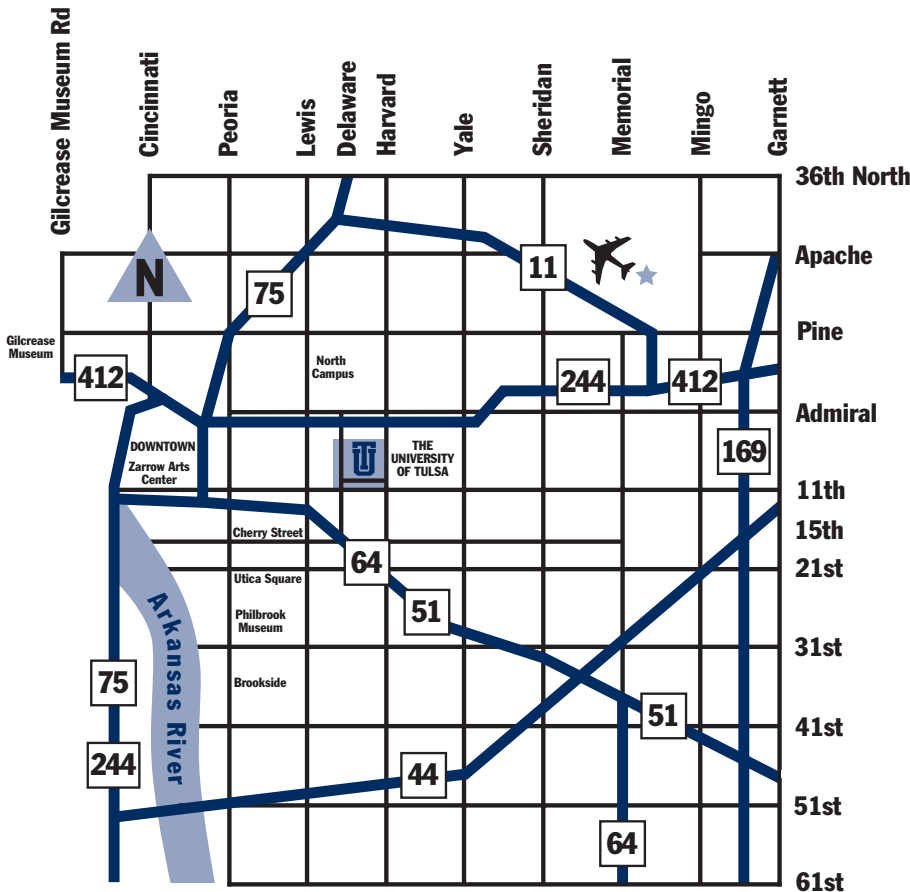

THE UNIVERSITY of TULSA

DIRECTIONS TO TU

★ Free covered parking and airport shuttle.

FROM THE AIRPORT:

- Take Interstate 244 to the Delaware Avenue exit.
- Turn south (left) onto Delaware Avenue.
- Go to 8th Street, by the Case Tennis Center, and turn east (left).
- Go two blocks. Turn north (left) onto Tucker Drive and circle around to access visitor parking in the Westby Lot, located north of Collins Hall.
- The Office of Admission is located on the first floor of Collins Hall. Use the 8th street entrance.
- To make arrangements for a campus visit, please call 1-800-331-3050 toll free, or (918) 631-2307 locally.

Hurricane Express
 ■ = Blue Shuttle: M-F, 7 a.m. to 5:30 p.m.
 ■ = Gold Shuttle: M-F, 7 a.m. to 5:30 p.m.
 ■ = Inner Campus Loop: M-F, 8 a.m. to 10 p.m.
 Shuttle routes and times subject to change.

TU MAIN CAMPUS

1. Albert Plaza
2. Alexander Health Center
3. Allen Chapman Student Union
4. Annex East
5. Annex West
6. Bayless Plaza
7. Boesche Legal Clinic
8. Center for Global Education
9. Central Plant
10. Chapman Commons
11. Chapman Hall
12. Child Development Center
13. Collins Hall/Shaw Alumni Center
14. Dietler Commons
15. Fisher Hall East
16. Hardesty Hall (under construction)
17. Harwell Hall
18. Helmerich Hall
19. Jackson Commons
20. John Rogers Hall
21. Kendall Hall
22. Keplinger Hall
23. Lorton Hall

72. Collins Family Softball Complex
 73. Collins Fitness Center
 74. H.A. Chapman Stadium
 75. Hardesty Sports & Recreation Complex
 76. Harwell Field
 77. Harwell Tennis Courts
 78. Hurricane Athletic Building
 79. Hurricane Track/Soccer Stadium
 80. Mabee Gym/Athletics
 81. Multi-Purpose Field
 82. Reynolds Center
 83. Skelly Field
 84. Soccer Practice Field
 85. Siegfried Plaza
 86. Thomas Plaza
- CAMPUS MINISTRIES**
87. Baptist Student Center
 88. Hillel House
 89. Muslim Student Association Prayer House
 90. Newman Center
 91. United Ministries Center
 92. Wesley Foundation