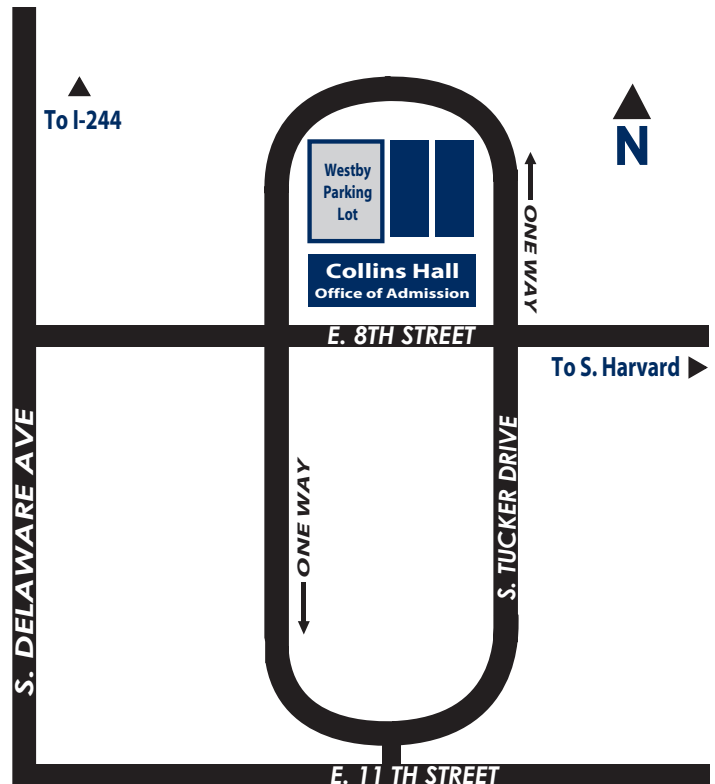

THE UNIVERSITY of TULSA

DIRECTIONS TO TU

★ Free covered parking and airport shuttle.

FROM THE AIRPORT:

- Take Interstate 244 to the Delaware Avenue exit.
- Turn south (left) onto Delaware Avenue.
- Go to 8th Street, by the Case Tennis Center, and turn east (left).
- Go two blocks. Turn north (left) onto Tucker Drive and circle around to access visitor parking in the Westby Lot, located north of Collins Hall.
- The Office of Admission is located on the first floor of Collins Hall. Use the 8th street entrance.
- To make arrangements for a campus visit, please call 1-800-331-3050 toll free, or (918) 631-2307 locally.

LOCAL HOTELS

- **Campbell Hotel** .....(918) 744-5500
  2636 East 11th Street, Tulsa, OK 74104
- **Doubletree Downtown**.....(918) 587-8000
  616 West 7th Street, Tulsa, OK 74127
- **Doubletree Warren Place** .....(918) 495-1000
  6110 South Yale Avenue, Tulsa, OK 74136
- **Embassy Suites** .....(918) 622-4000
  3332 South 79th East Avenue, Tulsa, OK 74145
- **Holiday Inn Tulsa City Center**.....(918) 585-5898
  17 West 7th Street, Tulsa, OK 74119
- **Hotel Ambassador** (a boutique hotel).....(918) 587-8200
  1324 South Main Street, Tulsa, OK 74119
- **Hyatt Place Tulsa** .....(918) 491-4010
  7037 South Zurich Avenue, Tulsa, OK 74136
- **Hyatt Regency Tulsa** .....(918) 582-9000
  100 East 2nd Street, Tulsa, OK 74103
- **Marriott Courtyard Downtown**.....(918) 508-7400
  415 South Boston Avenue, Tulsa, OK 74103
- **Renaissance Tulsa Hotel & Convention Center**..(918) 307-2600
  6808 South 107th East Avenue, Tulsa, OK 74133
- **The Mayo Hotel**.....(918) 582-6296
  115 West 5th Street, Tulsa, OK 74103

An extensive hotel list, including all major chains and B&B's, is available online at www.utulsa.edu/hotels. Ask for the TU rate when booking reservations.