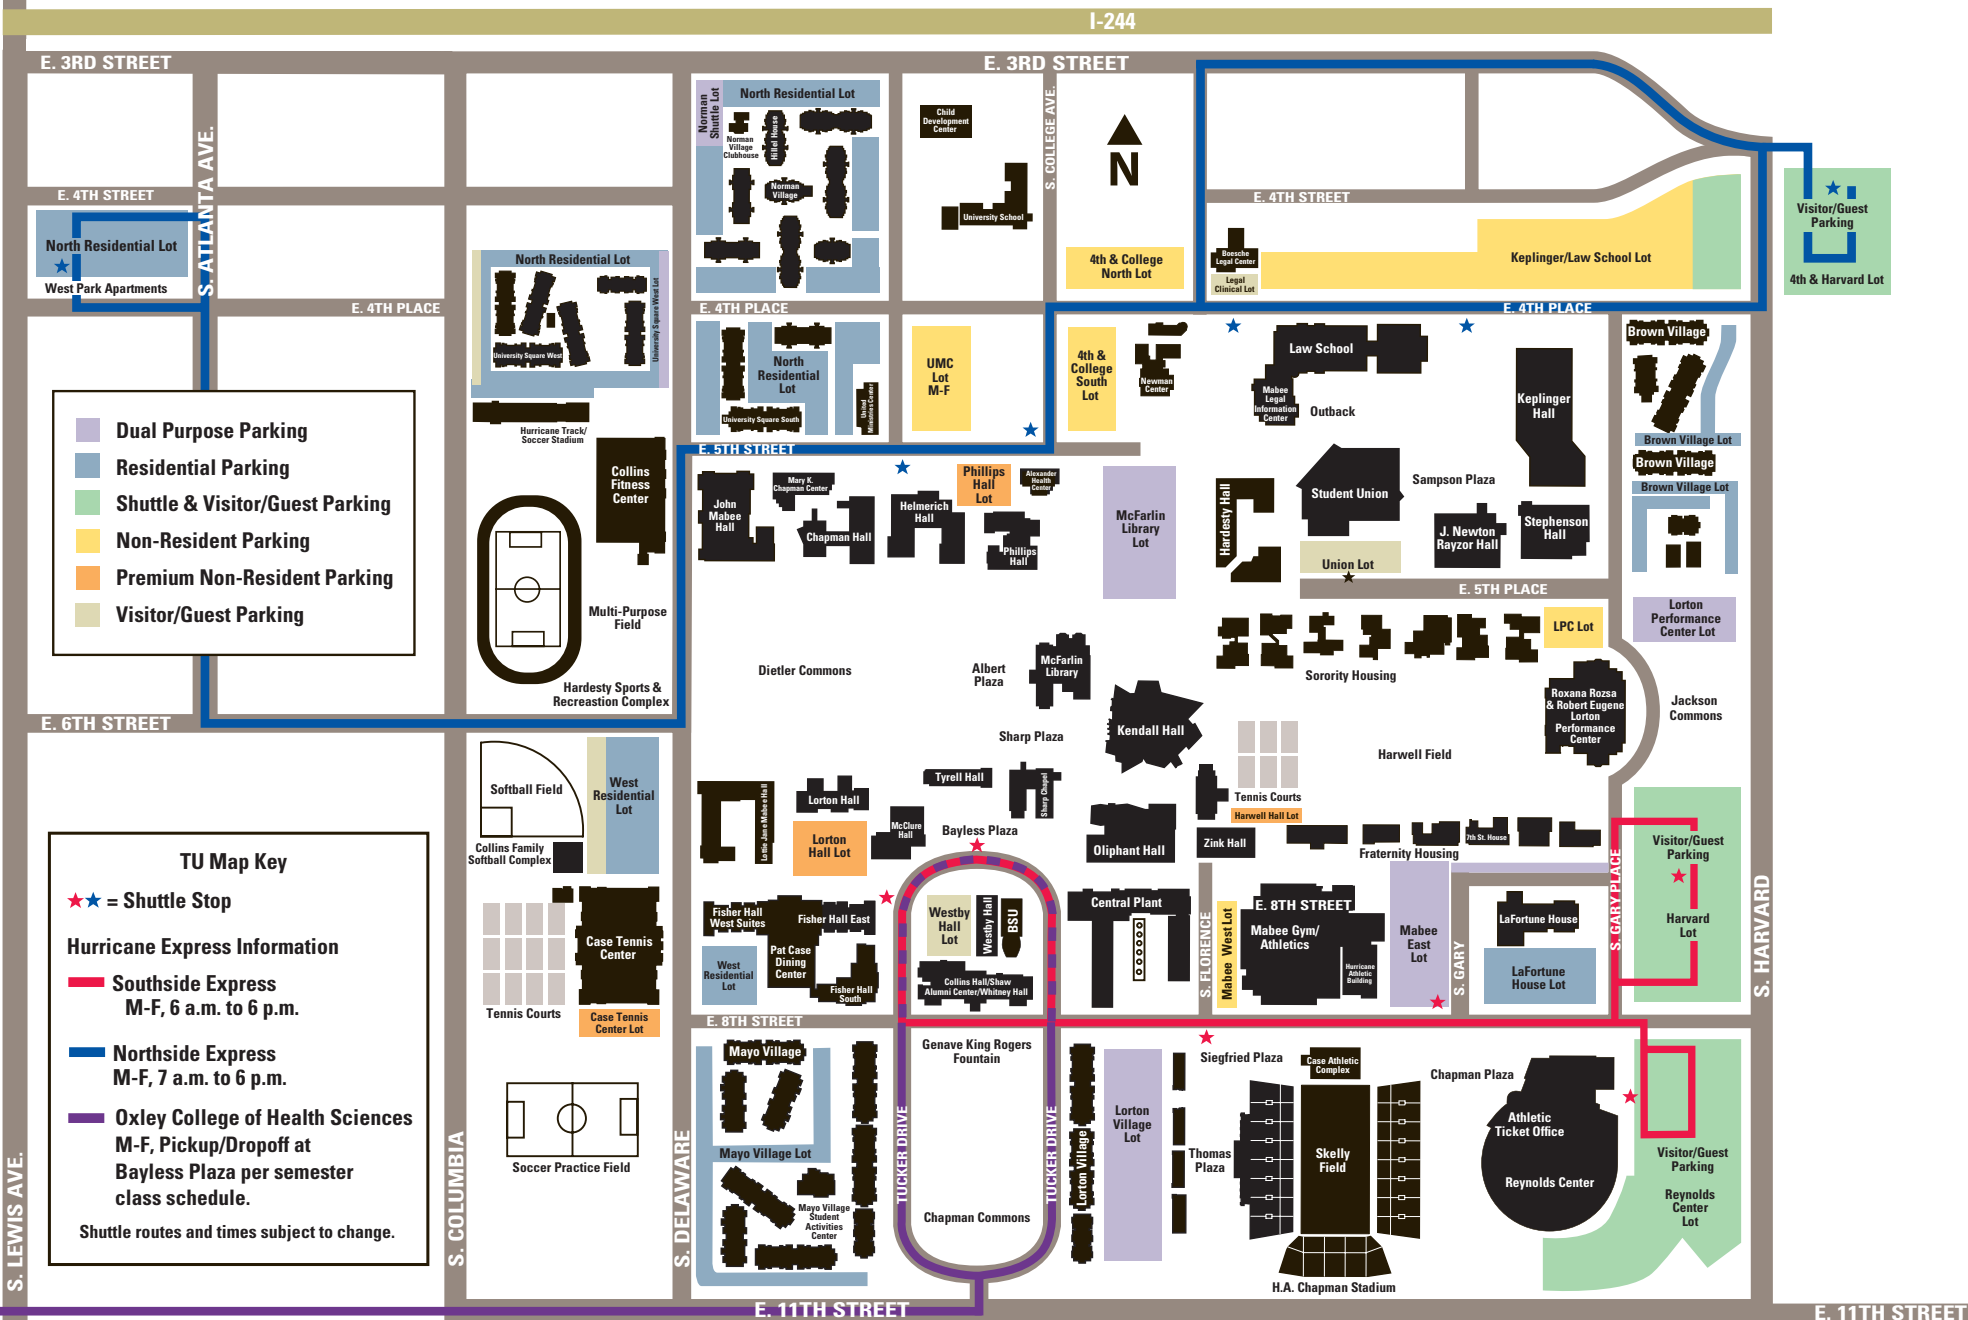

The University of Tulsa Campus Parking Map 2018-2019

- Dual Purpose Parking
- Residential Parking
- Shuttle & Visitor/Guest Parking
- Non-Resident Parking
- Premium Non-Resident Parking
- Visitor/Guest Parking

- TU Map Key**
- ★ ★ = Shuttle Stop
- Hurricane Express Information**
- Southside Express
M-F, 6 a.m. to 6 p.m.
 - Northside Express
M-F, 7 a.m. to 6 p.m.
 - Oxley College of Health Sciences
M-F, Pickup/Dropoff at Bayless Plaza per semester class schedule.
- Shuttle routes and times subject to change.