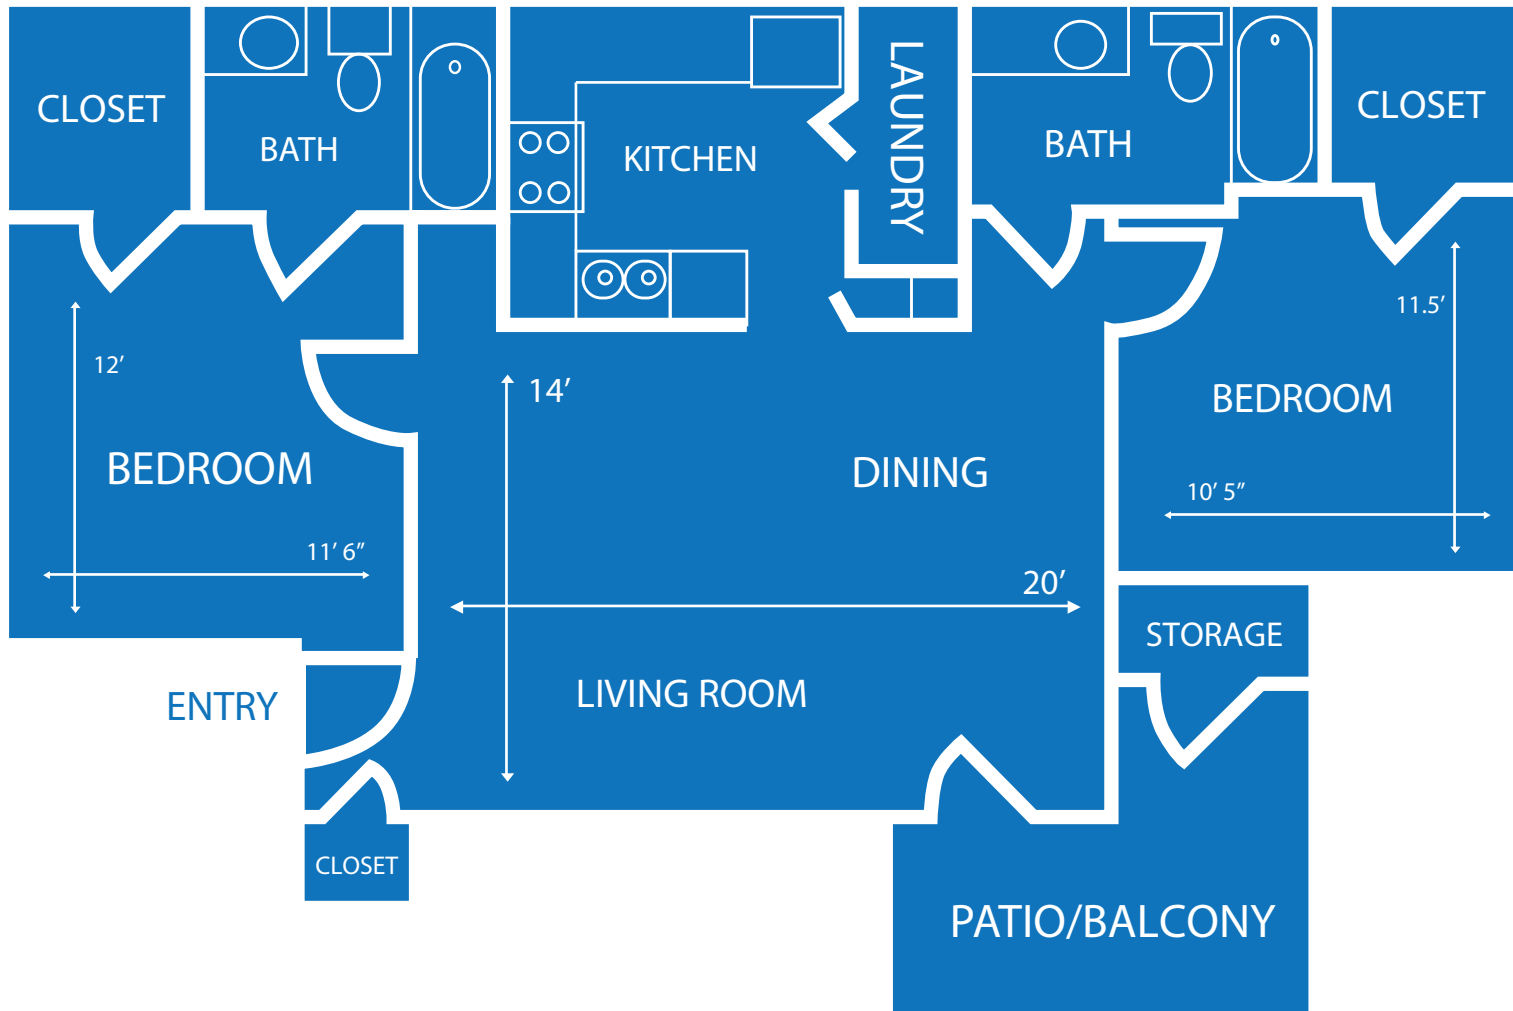

Norman Village
One Bedroom Floor Plan

All dimensions are approximate
and may vary from unit to unit.

Norman Village
 Two Bedroom Floor Plan
 All Buildings - 966 sq. ft.

All dimensions are approximate
 and may vary from unit to unit.