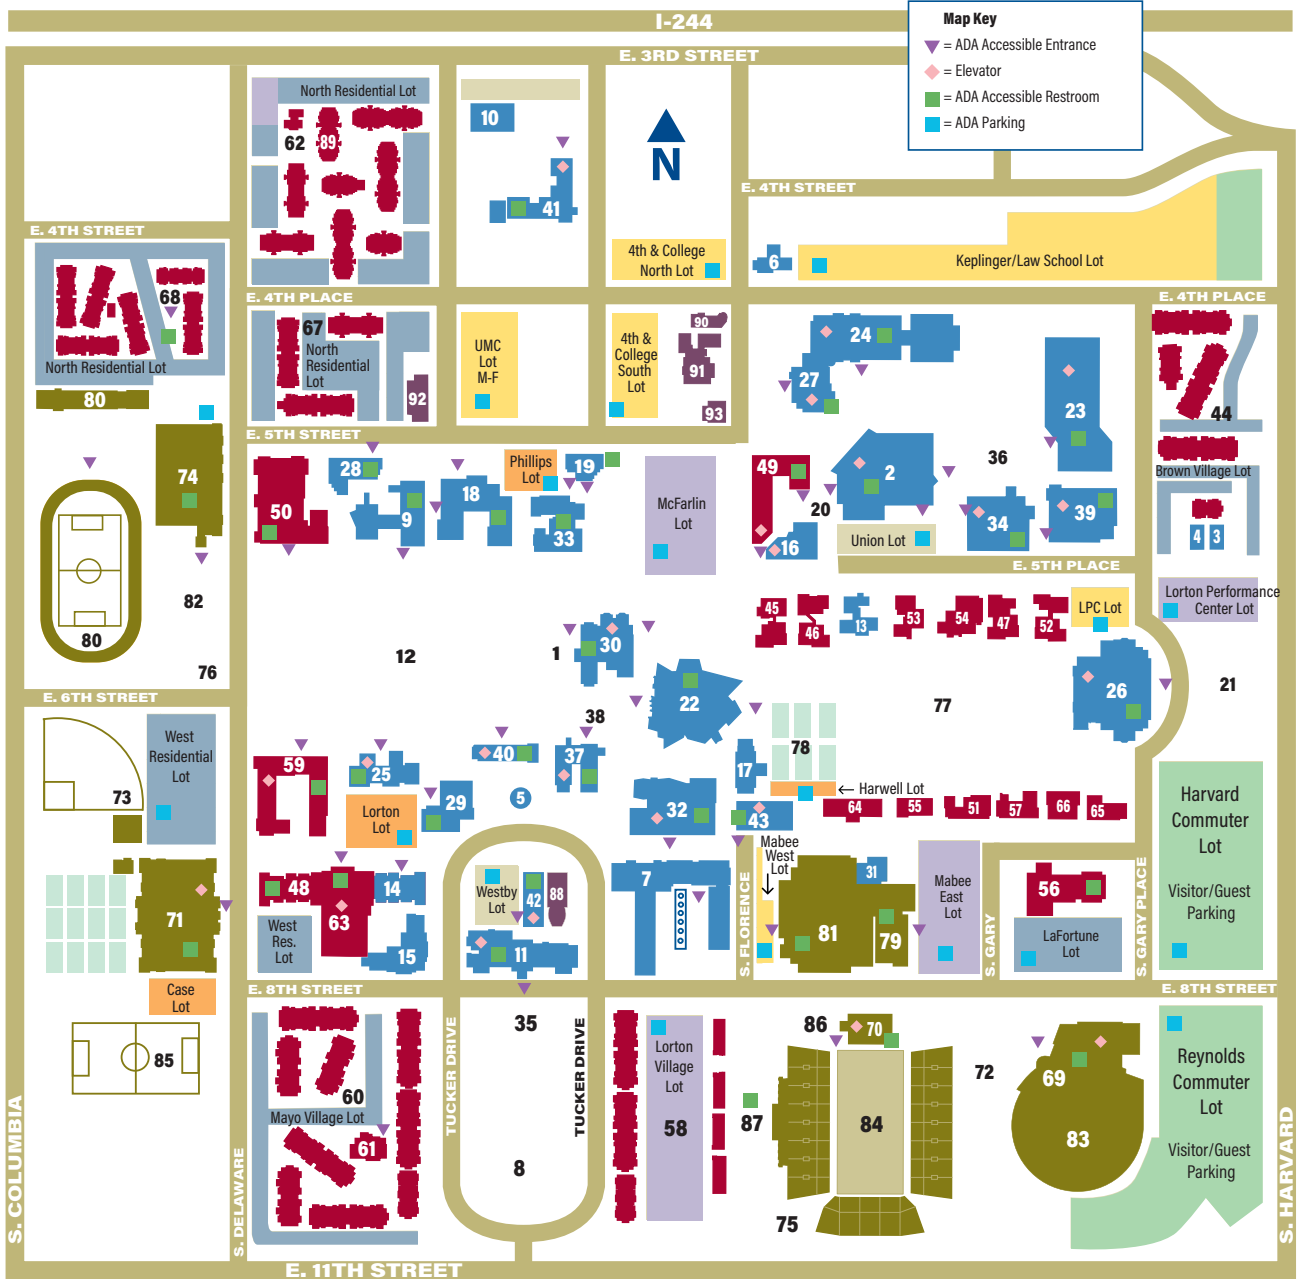

North Residential Lot - Westpark Apts 4th and Lewis

TU MAIN CAMPUS

1. Albert Plaza
2. Allen Chapman Student Union
3. Annex East
4. Annex West
5. Bayless Plaza
6. Boesche Legal Clinic
7. Central Plant
8. Chapman Commons
9. Chapman Hall
10. Child Development Center
11. Collins Hall/Shaw Alumni Center
12. Dietler Commons
13. Fifth Place House
14. Fisher Hall East
15. Fisher Hall South
16. Hardesty Hall/Holmes Student Center
17. Harwell Hall
18. Helmerich Hall
19. Hurricane Health Center
20. Hurricane Plaza
21. Jackson Commons

22. Kendall Hall
23. Keplinger Hall
24. Law School
25. Lorton Hall
26. Lorton Performance Center
27. Mabee Legal Information Center
28. Mary K. Chapman Center
29. McClure Hall
30. McFarlin Library
31. Music Annex
32. Oliphant Hall
33. Phillips Hall
34. Rayzor Hall
35. Rogers Fountain
36. Samson Plaza
37. Sharp Memorial Chapel
38. Sharp Plaza
39. Stephenson Hall
40. Tyrrell Hall
41. University School
42. Westby Hall
43. Zink Hall

69. Athletic Ticket Office
70. Case Athletic Complex
71. Case Tennis Center
72. Chapman Plaza
73. Collins Family Softball Complex
74. Collins Fitness Center
75. H.A. Chapman Stadium
76. Hardesty Sports & Recreation Complex
77. Harwell Field

78. Harwell Tennis Courts
79. Hurricane Athletic Building
80. Hurricane Track/Soccer Stadium
81. Mabee Gym/Athletics
82. Multi-Purpose Field
83. Reynolds Center
84. Skelly Field
85. Soccer Practice Field
86. Siegfried Plaza
87. Thomas Plaza