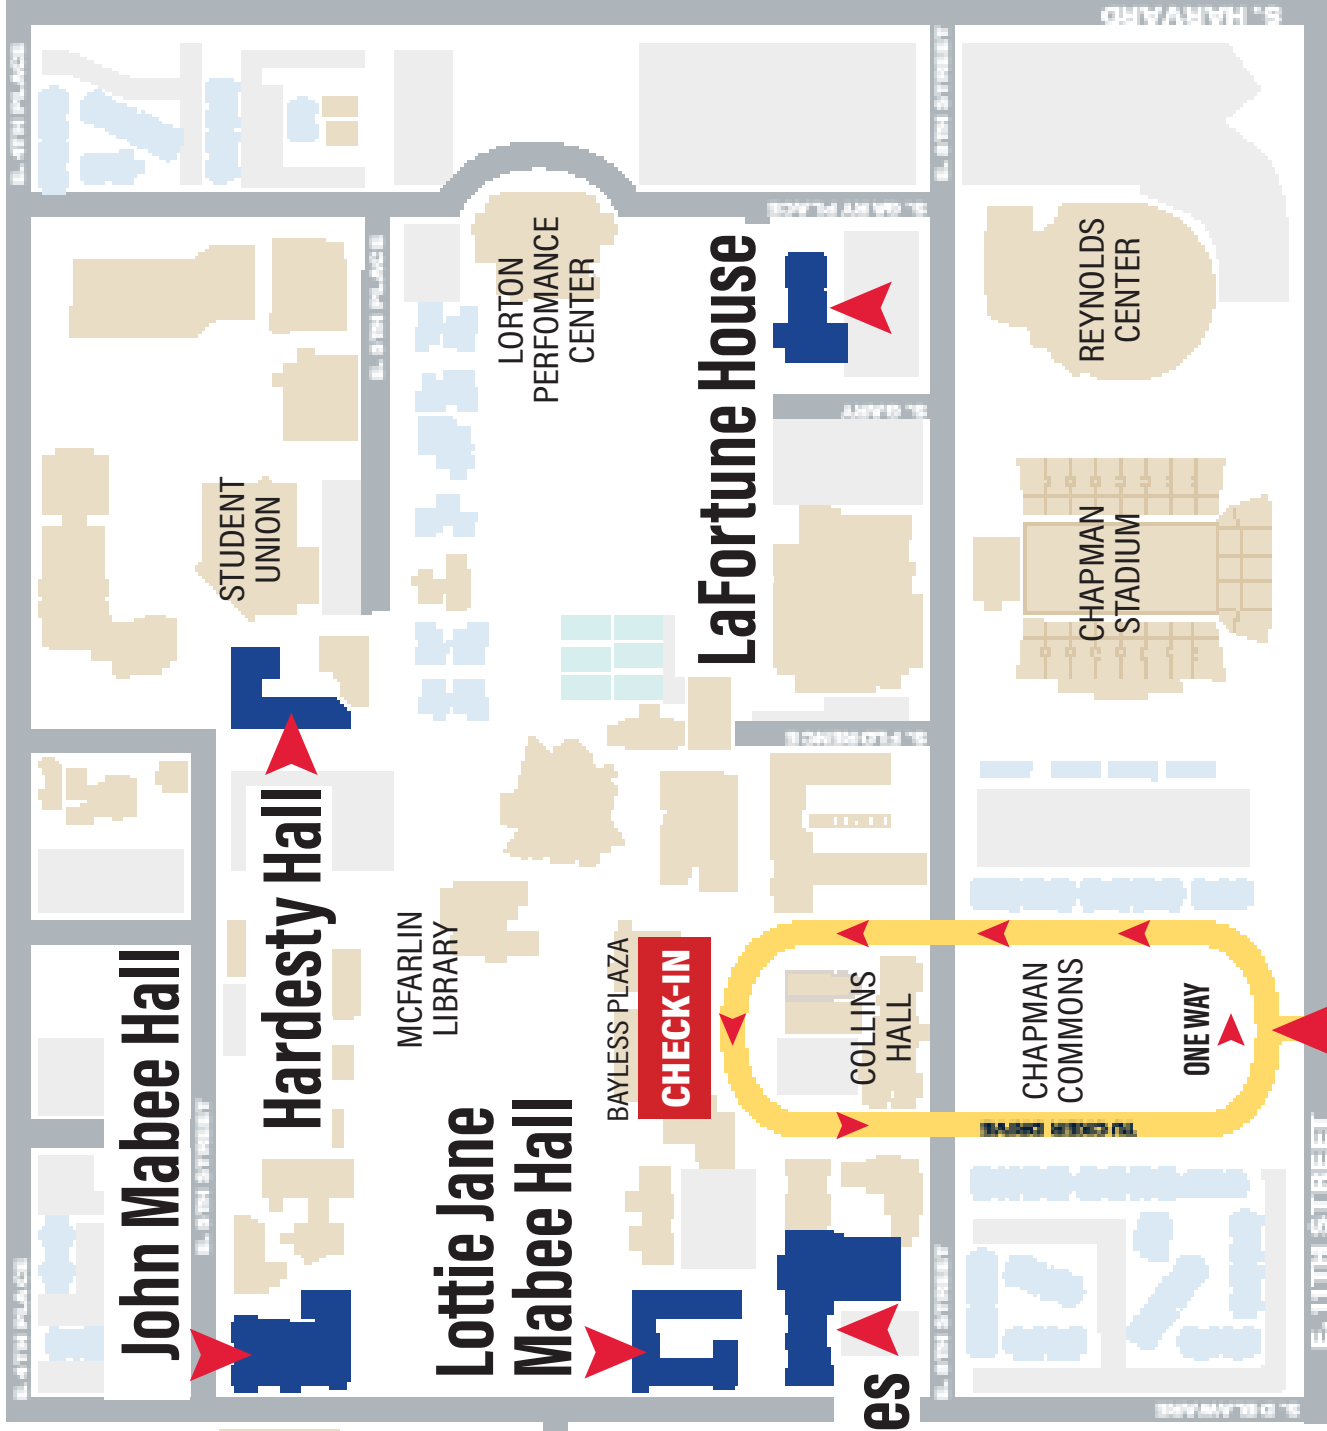

Welcome to The University of Tulsa! Please follow the directions below for new student move-in: **August 19, 9 a.m. - Noon**

UTULSA.EDU/
STARTTU

Enter Tucker Drive

THE UNIVERSITY of
TULSA

Enter Tucker Drive

Welcome to TU!

Please follow these directions for new student move-in:

August 19, 9 a.m. - Noon