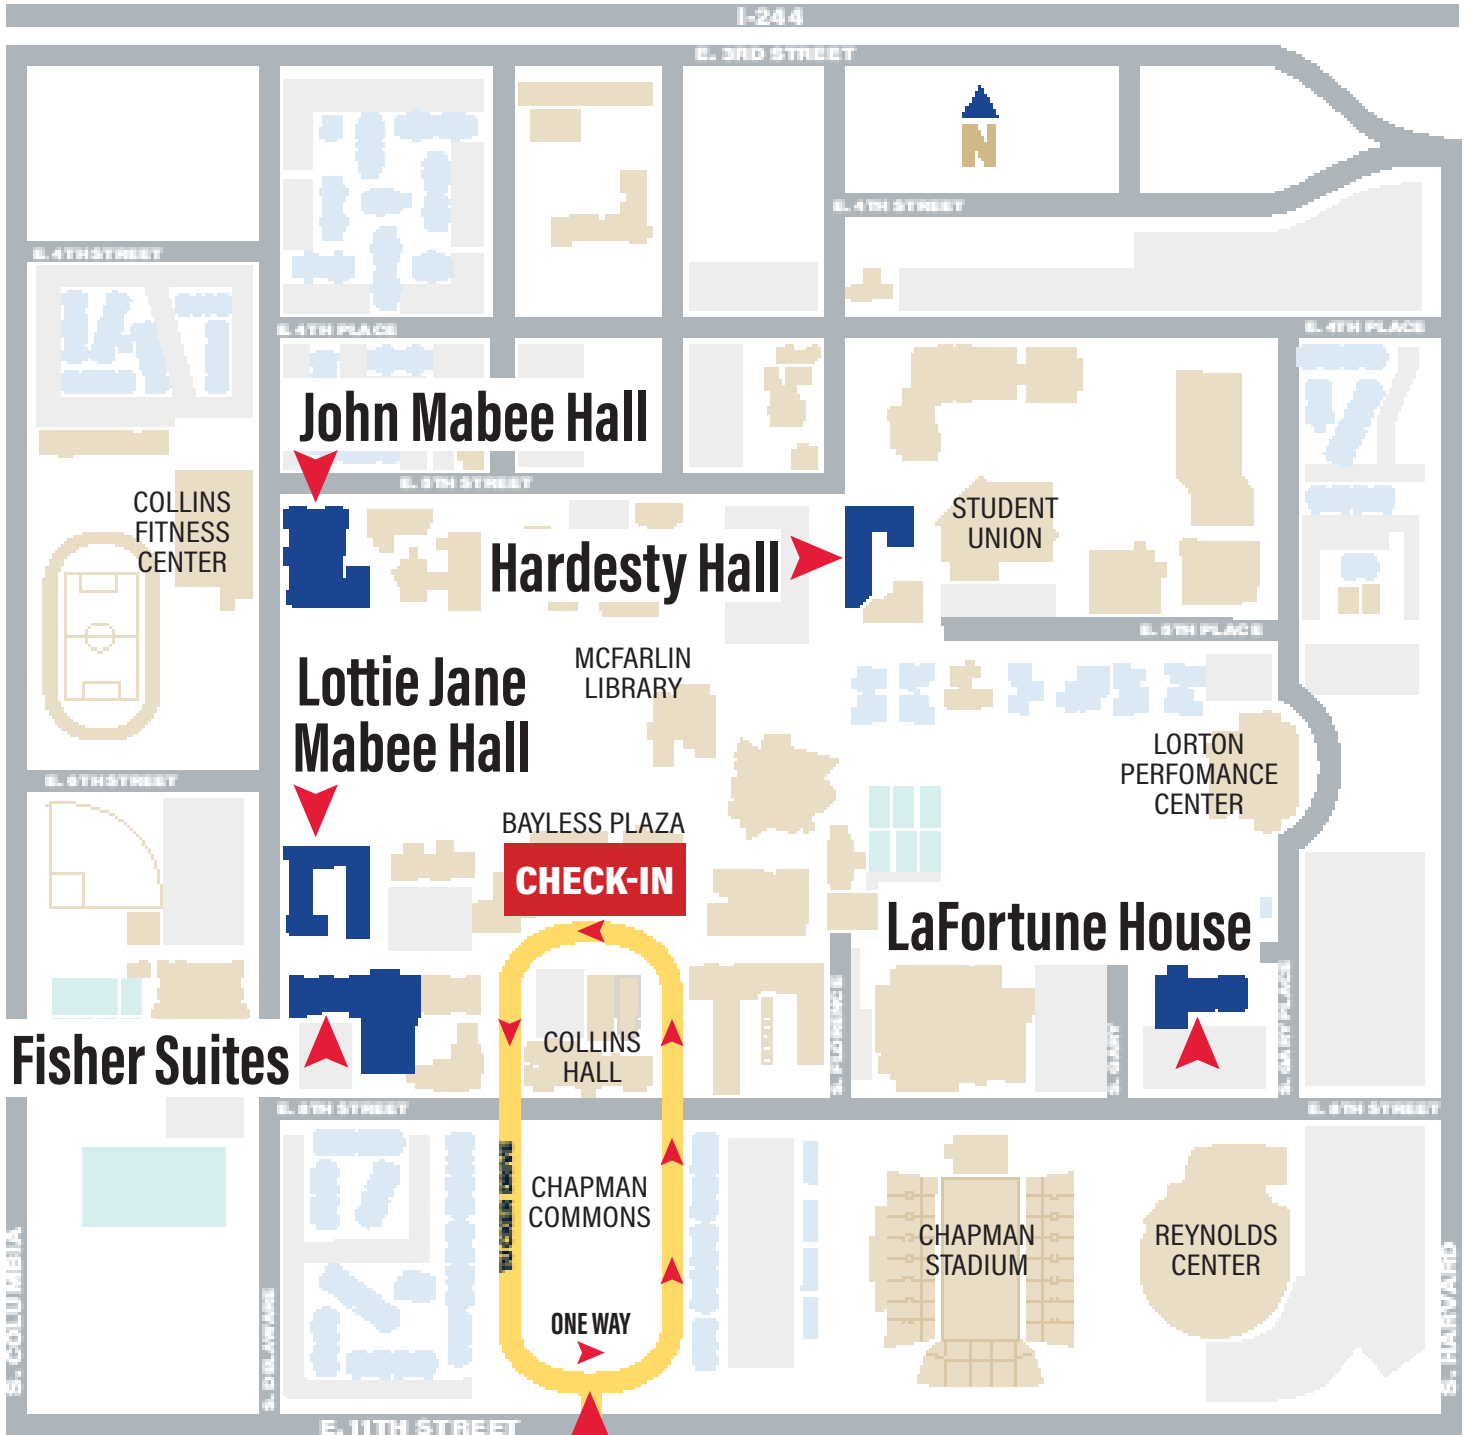

Welcome to The University of Tulsa! Please follow the directions below for new student move-in: **August 19, 9 a.m. - Noon**

UTULSA.EDU/
STARTTU

Enter Tucker Drive

THE UNIVERSITY of
TULSA

Enter Tucker Drive

Welcome to TU!

Please follow these directions for new student move-in:

August 19, 9 a.m. - Noon